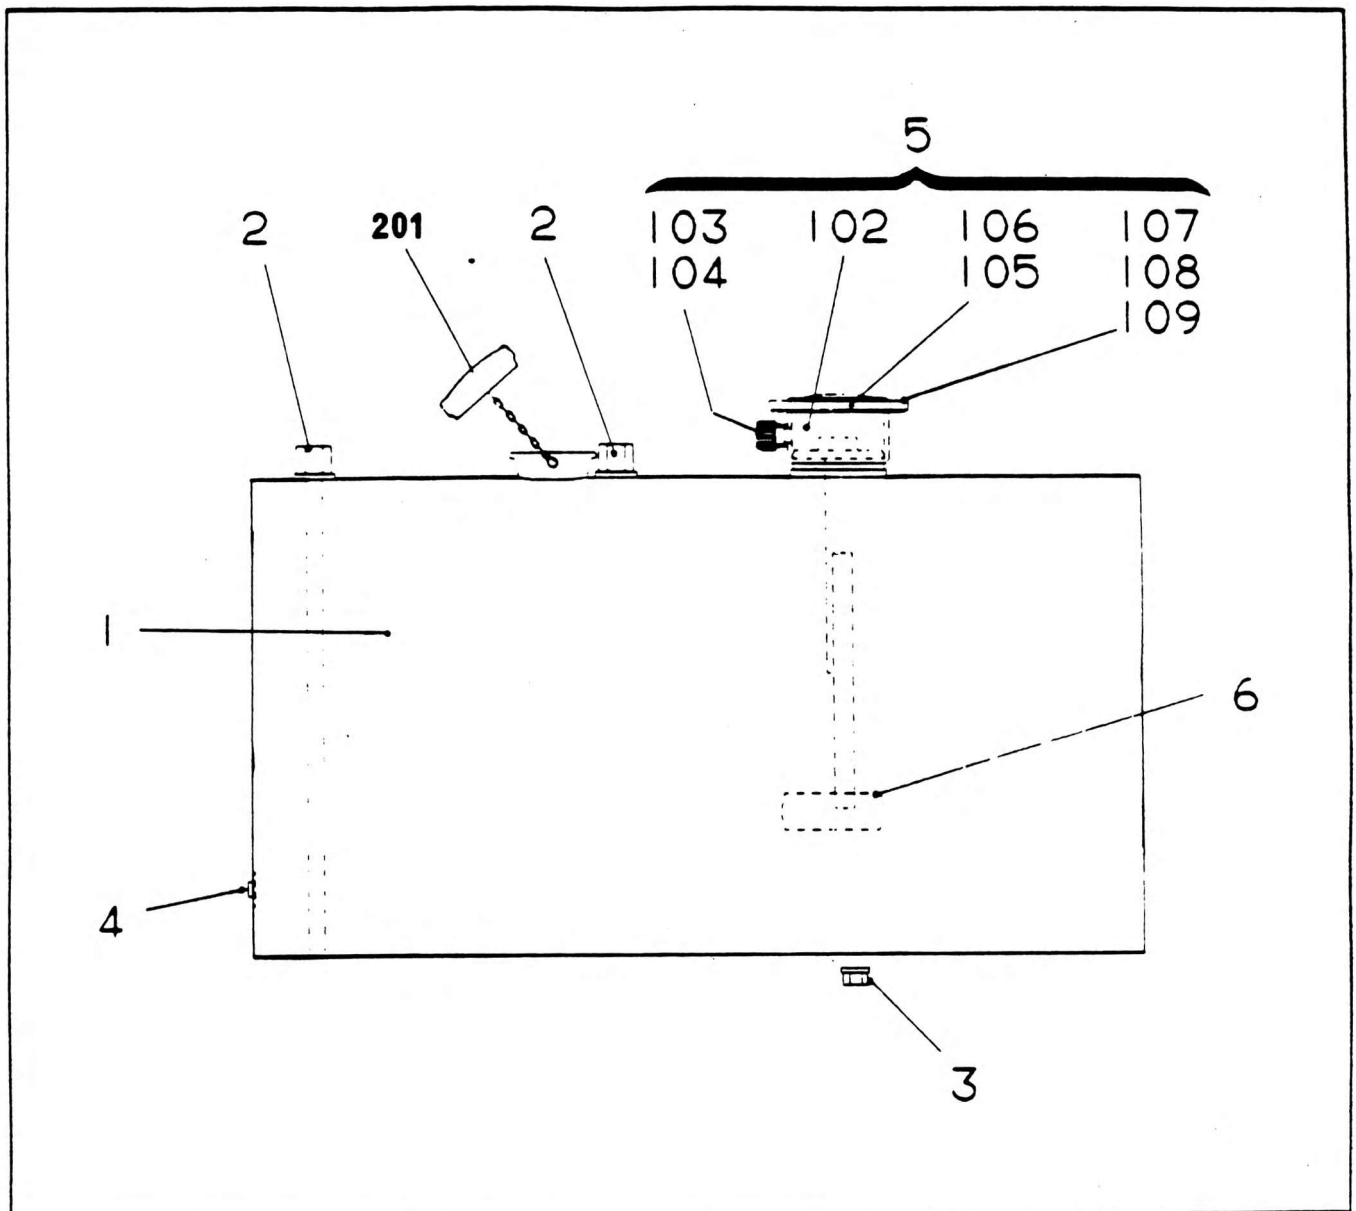

FUEL TANK SUB ASSEMBLY

NO	PART NO	QTY	DESCRIPTION	NO	PART NO	QTY	DESCRIPTION
1	7-880-990063	1	Fuel Tank Incl Item	109	7069003	3	Nut M4
2	6-697-990336	2	Pipe Weldment 201	201	7-258-990087	1	Lockable Filler Cap
3	7-444-010031	1	Hex Plug 1/4" NPTF				
4	7-444-060031	1	1/4" NPTF Int. Plug				
5	6-978-990604	1	Fuel Sender Protection Assy Incl. Items 102-109				
6	7-352-000067	1	Sender				
102	7-176-990059	1	Junction Box				
103	7-794-990156	1	Ring Sealing				
104	7-794-990157	1	Nut Sealing				
105	7-794-990155	1	Gasket Cover				
106	7-258-990099	1	Cap				
107	7-121-111001	3	Screw Pan Head M4 x 16 Long				
108	7066534	3	Washer M4				